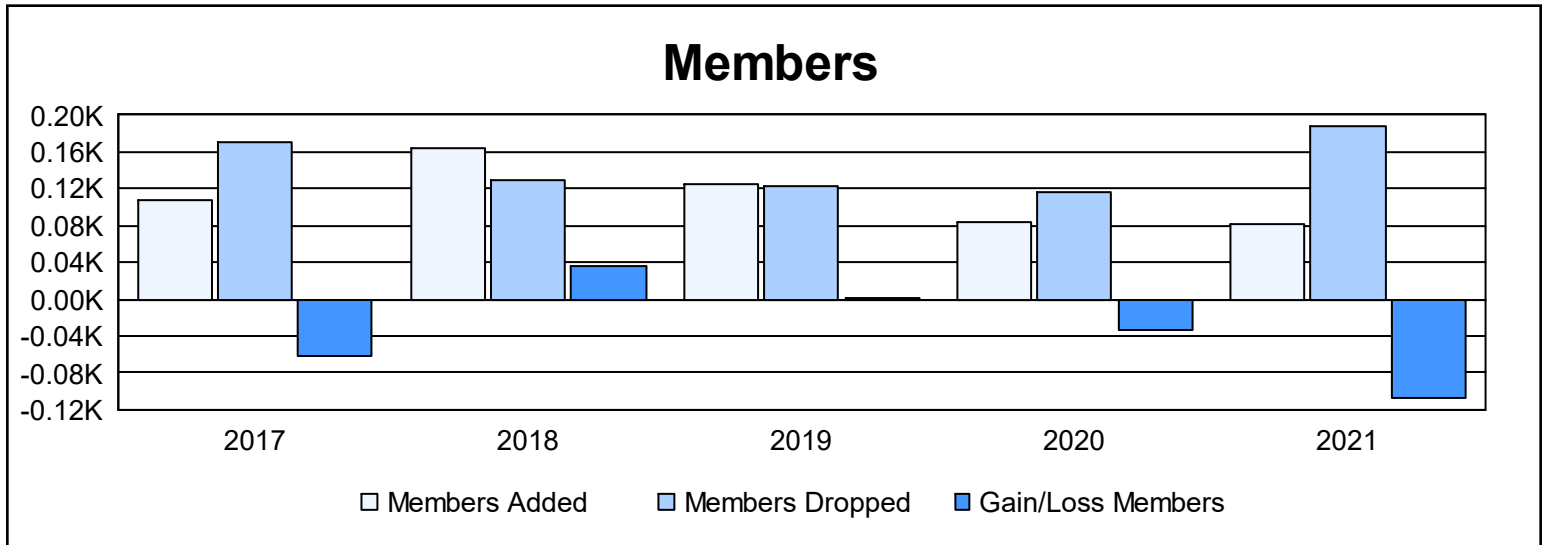

Year	New Clubs	Dropped Clubs	Gain/ Loss Clubs	New Members	Charter Members	Reinstate Members	Transfer Members	Total Member Added	Total Members Dropped	Gain/ Loss Members
2016-2017	0	2	-2	102	0	4	2	108	170	-62
2017-2018	1	1	0	126	26	7	5	164	129	35
2018-2019	1	1	0	91	26	6	1	124	123	1
2019-2020	0	1	-1	80	0	1	2	83	117	-34
2020-2021	0	1	-1	75	0	2	4	81	188	-107
<b>Average</b>	<b>0</b>	<b>1</b>	<b>-1</b>	<b>95</b>	<b>10</b>	<b>4</b>	<b>3</b>	<b>112</b>	<b>145</b>	<b>-33</b>

### Membership Composition June 2021 Cumulative