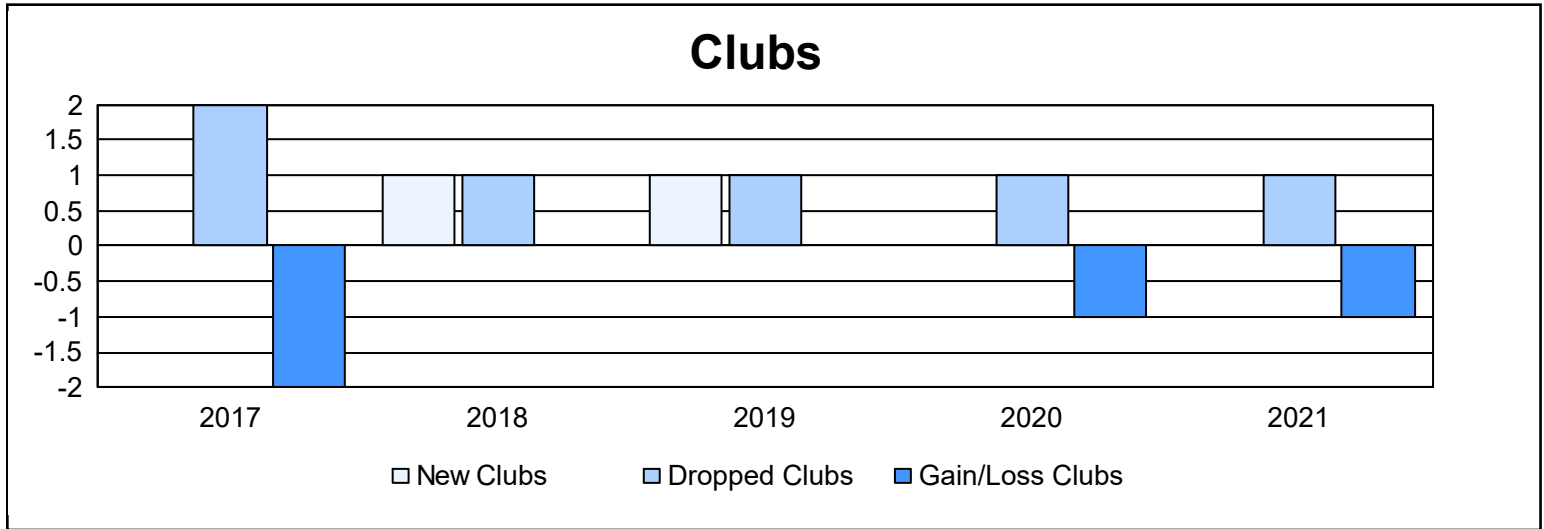

Year	New Clubs	Dropped Clubs	Gain/ Loss Clubs	New Members	Charter Members	Reinstate Members	Transfer Members	Total Member Added	Total Members Dropped	Gain/ Loss Members
2016-2017	0	2	-2	102	0	4	2	108	170	-62
2017-2018	1	1	0	126	26	7	5	164	129	35
2018-2019	1	1	0	91	26	6	1	124	123	1
2019-2020	0	1	-1	80	0	1	2	83	117	-34
2020-2021	0	1	-1	75	0	2	4	81	188	-107
<b>Average</b>	<b>0</b>	<b>1</b>	<b>-1</b>	<b>95</b>	<b>10</b>	<b>4</b>	<b>3</b>	<b>112</b>	<b>145</b>	<b>-33</b>

### Membership Composition June 2021 Cumulative